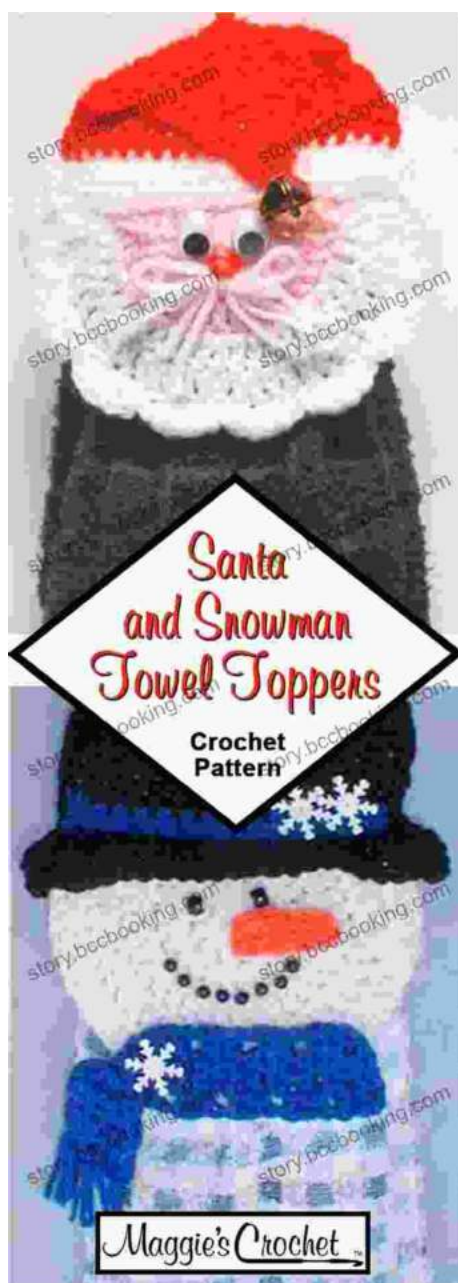

With the Crochet Pattern Santa Snowman Towel Toppers Ps070, you hold the key to unlocking a world of festive charm. Free Download your pattern today and embark on a delightful crocheting journey. Let these charming characters fill your home with holiday cheer, bringing joy to your heart and smiles to the faces of all who behold them. Dive into the spirit of the season and create these enchanting towel toppers that will become cherished keepsakes for years to come.